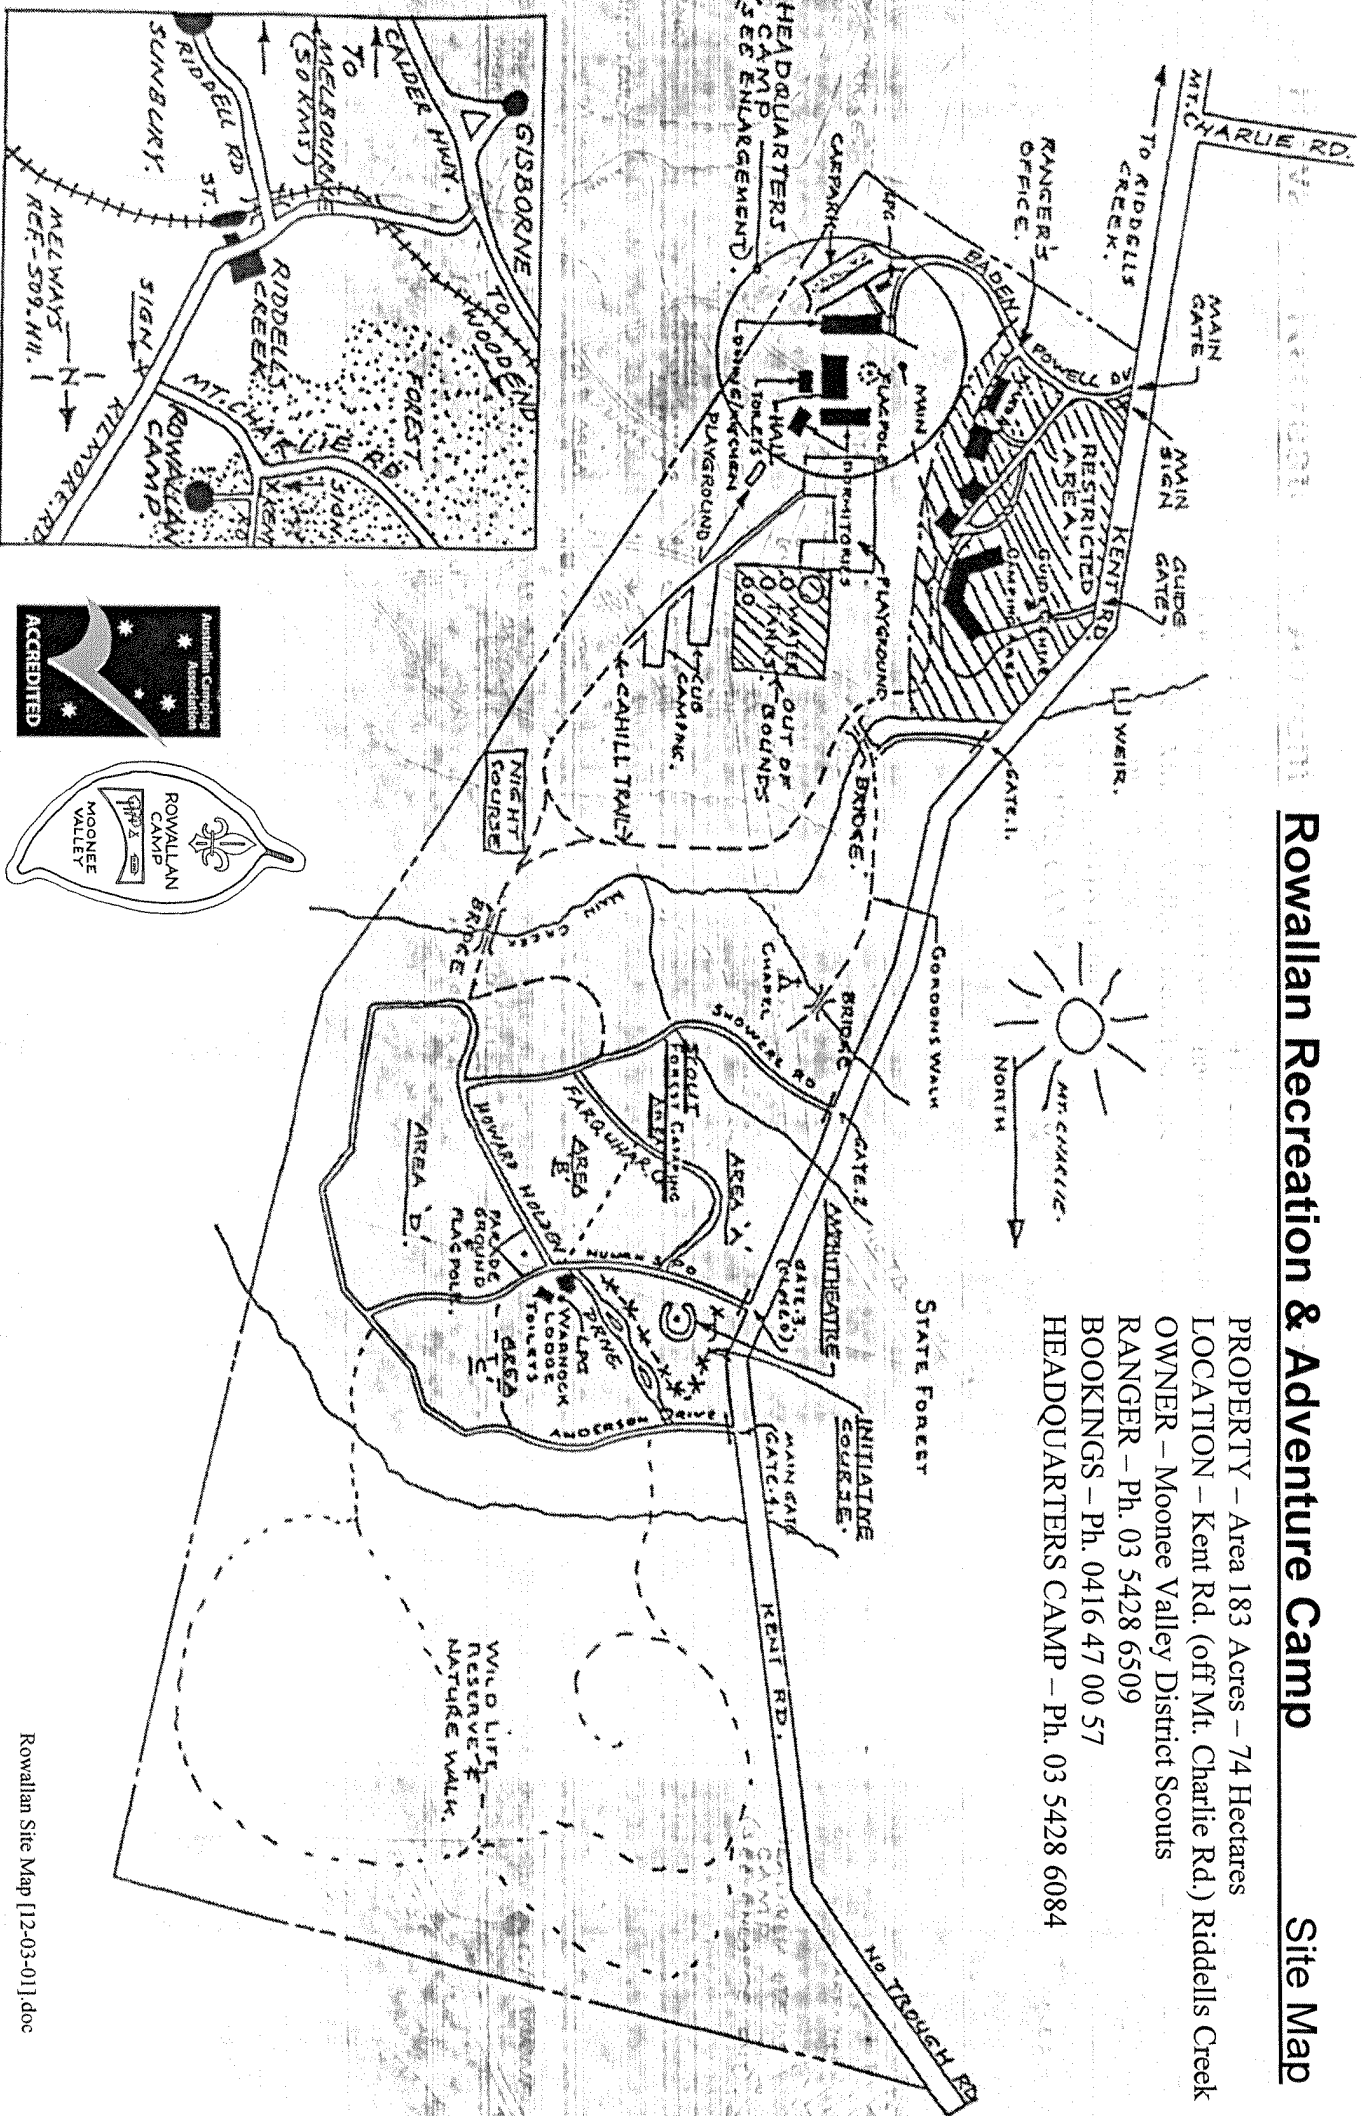

# Rowallan Recreation & Adventure Camp

## Site Map

PROPERTY - Area 183 Acres - 74 Hectares  
 LOCATION - Kent Rd. (off Mt. Charlie Rd.) Riddells Creek  
 OWNER - Moonee Valley District Scouts  
 RANGER - Ph. 03 5428 6509  
 BOOKINGS - Ph. 0416 47 00 57  
 HEADQUARTERS CAMP - Ph. 03 5428 6084

LOCATION MAP.